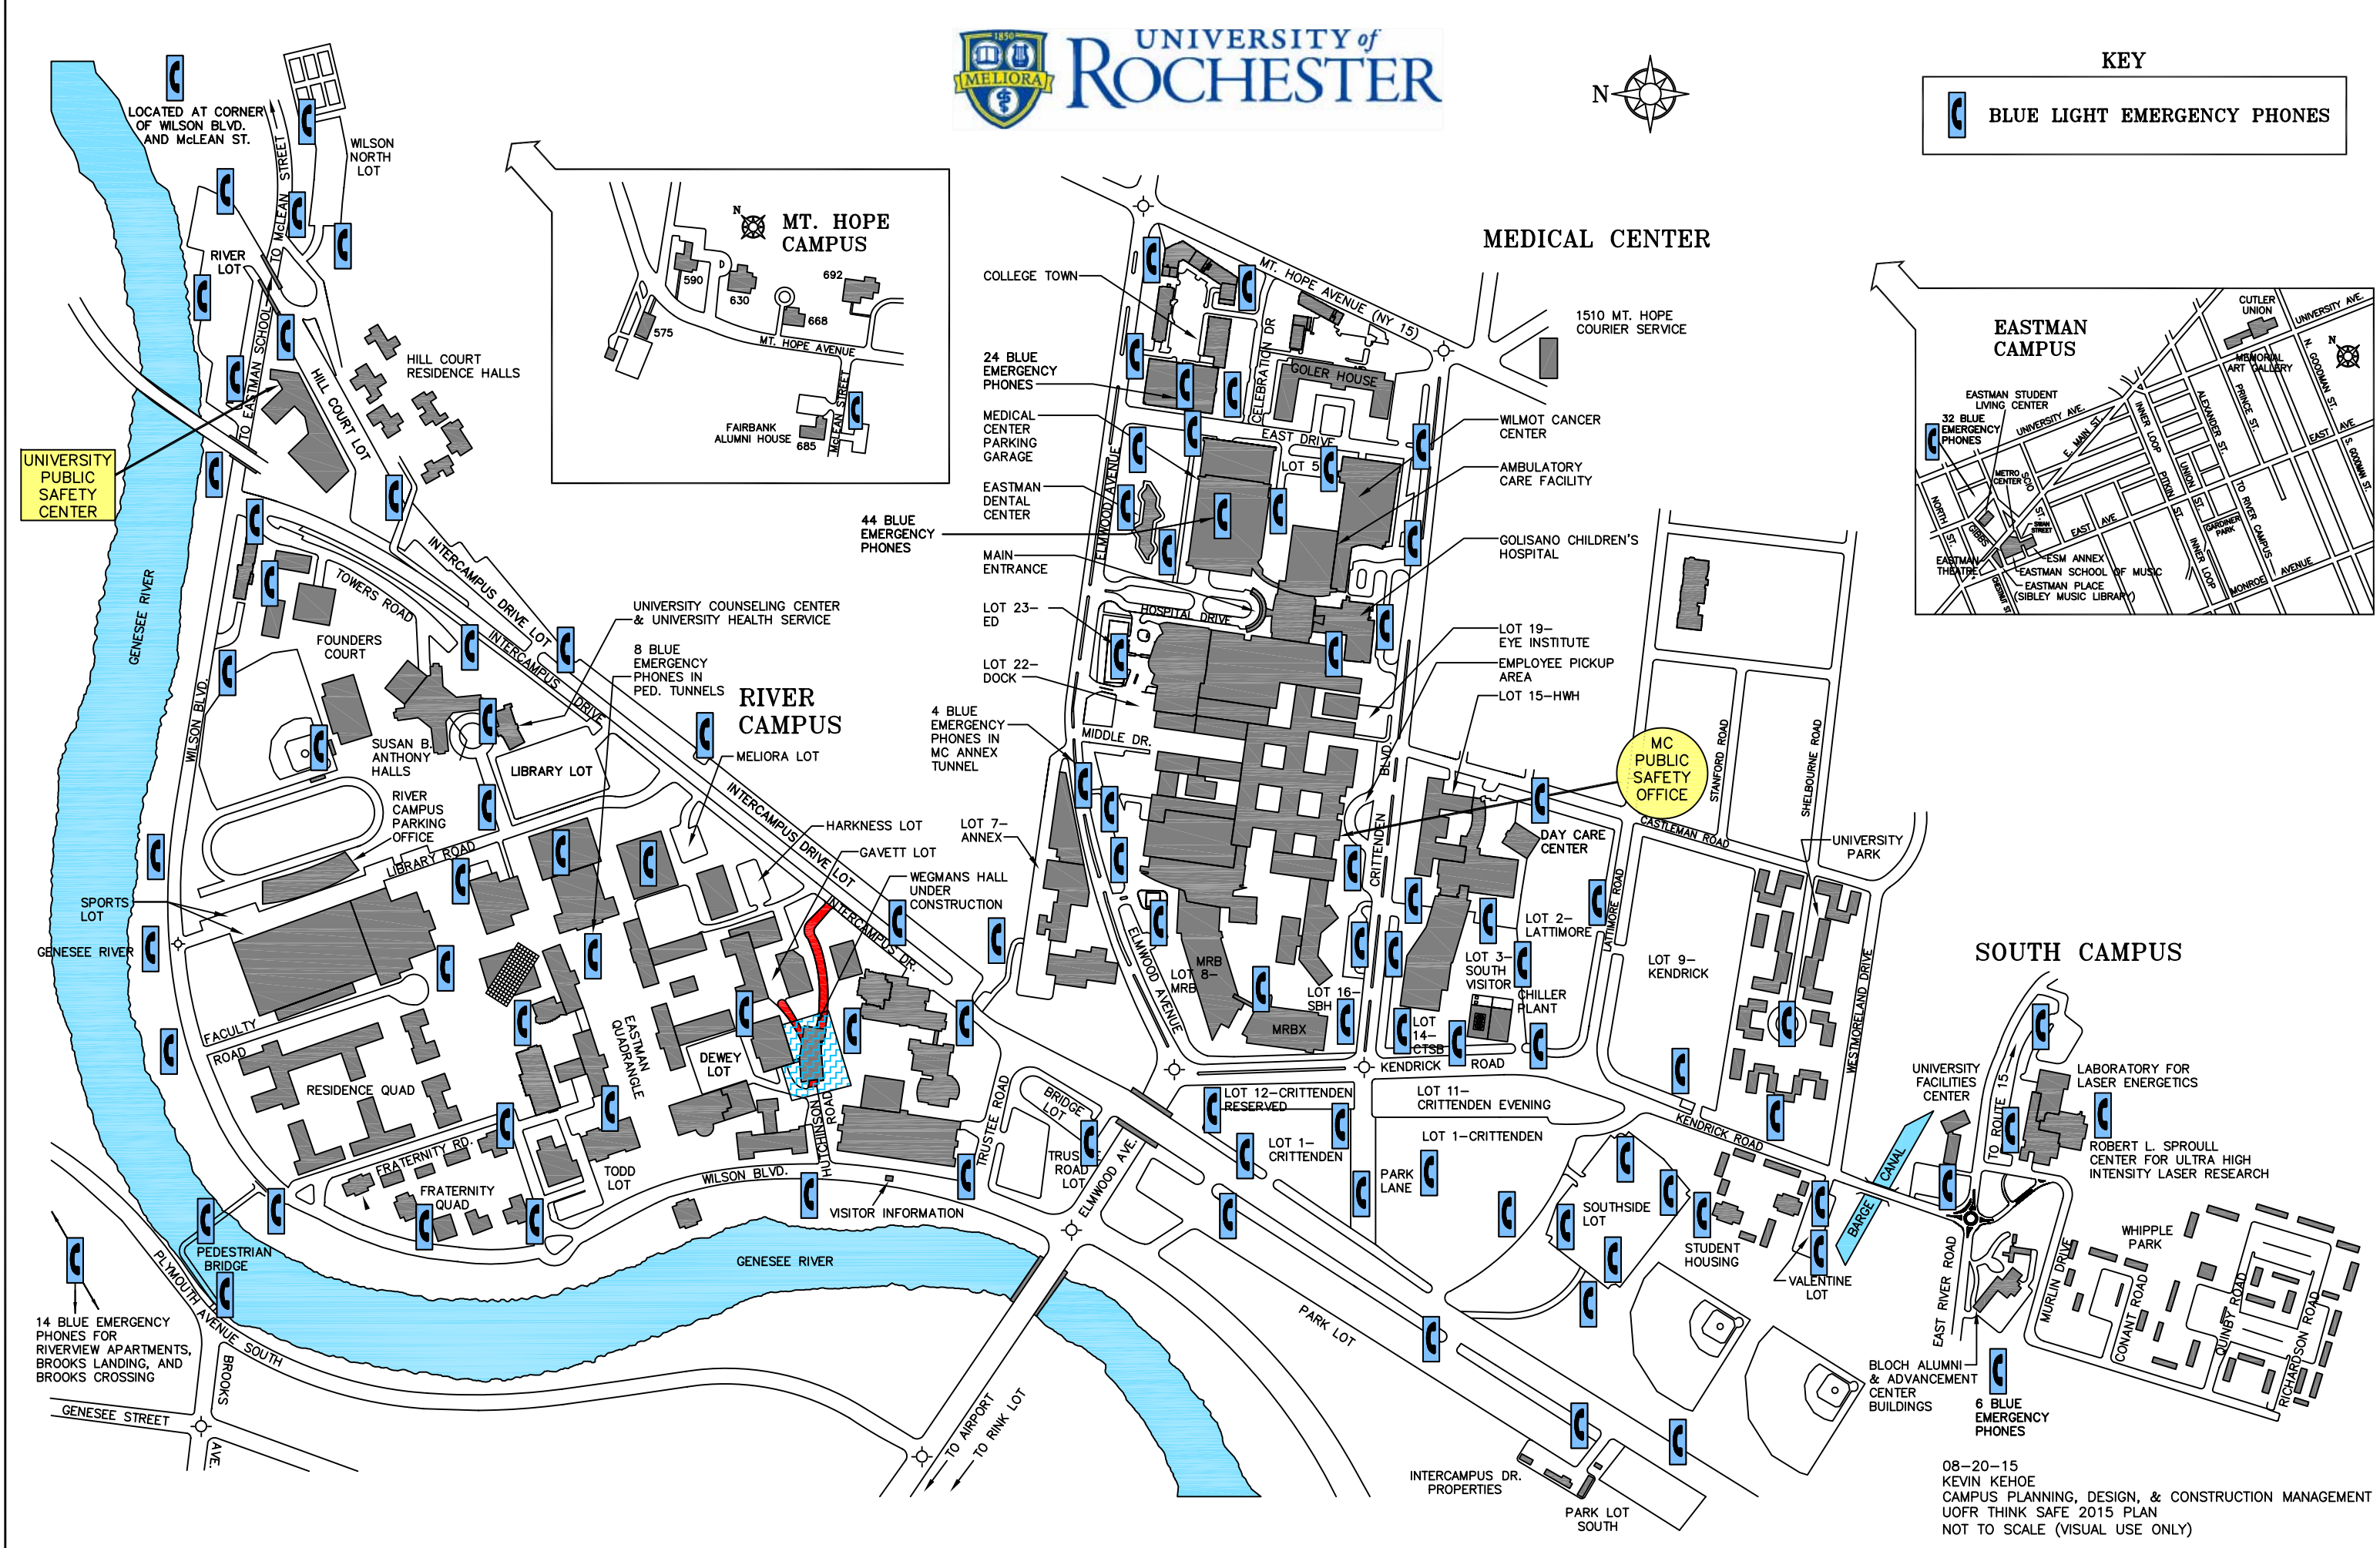

# UNIVERSITY of ROCHESTER

## KEY

UNIVERSITY PUBLIC SAFETY CENTER

08-20-15  
KEVIN KEHOE  
CAMPUS PLANNING, DESIGN, & CONSTRUCTION MANAGEMENT  
UOFR THINK SAFE 2015 PLAN  
NOT TO SCALE (VISUAL USE ONLY)