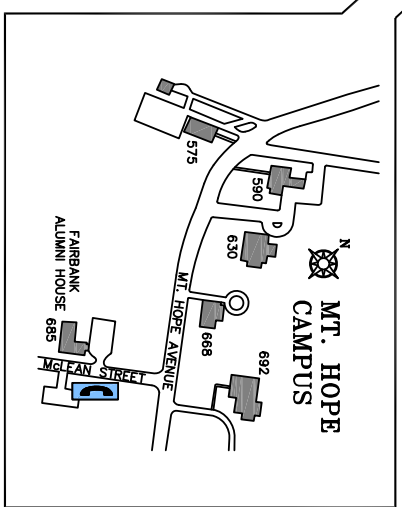

# UNIVERSITY of ROCHESTER

 BLUE LIGHT EMERGENCY PHONES

KEY

08-05-16  
KEVIN KEHOE  
CAMPUS PLANNING, DESIGN, & CONSTRUCTION MANAGEMENT  
USER THINK SAFE 2016 PLAN  
NOT TO SCALE (VISUAL USE ONLY)