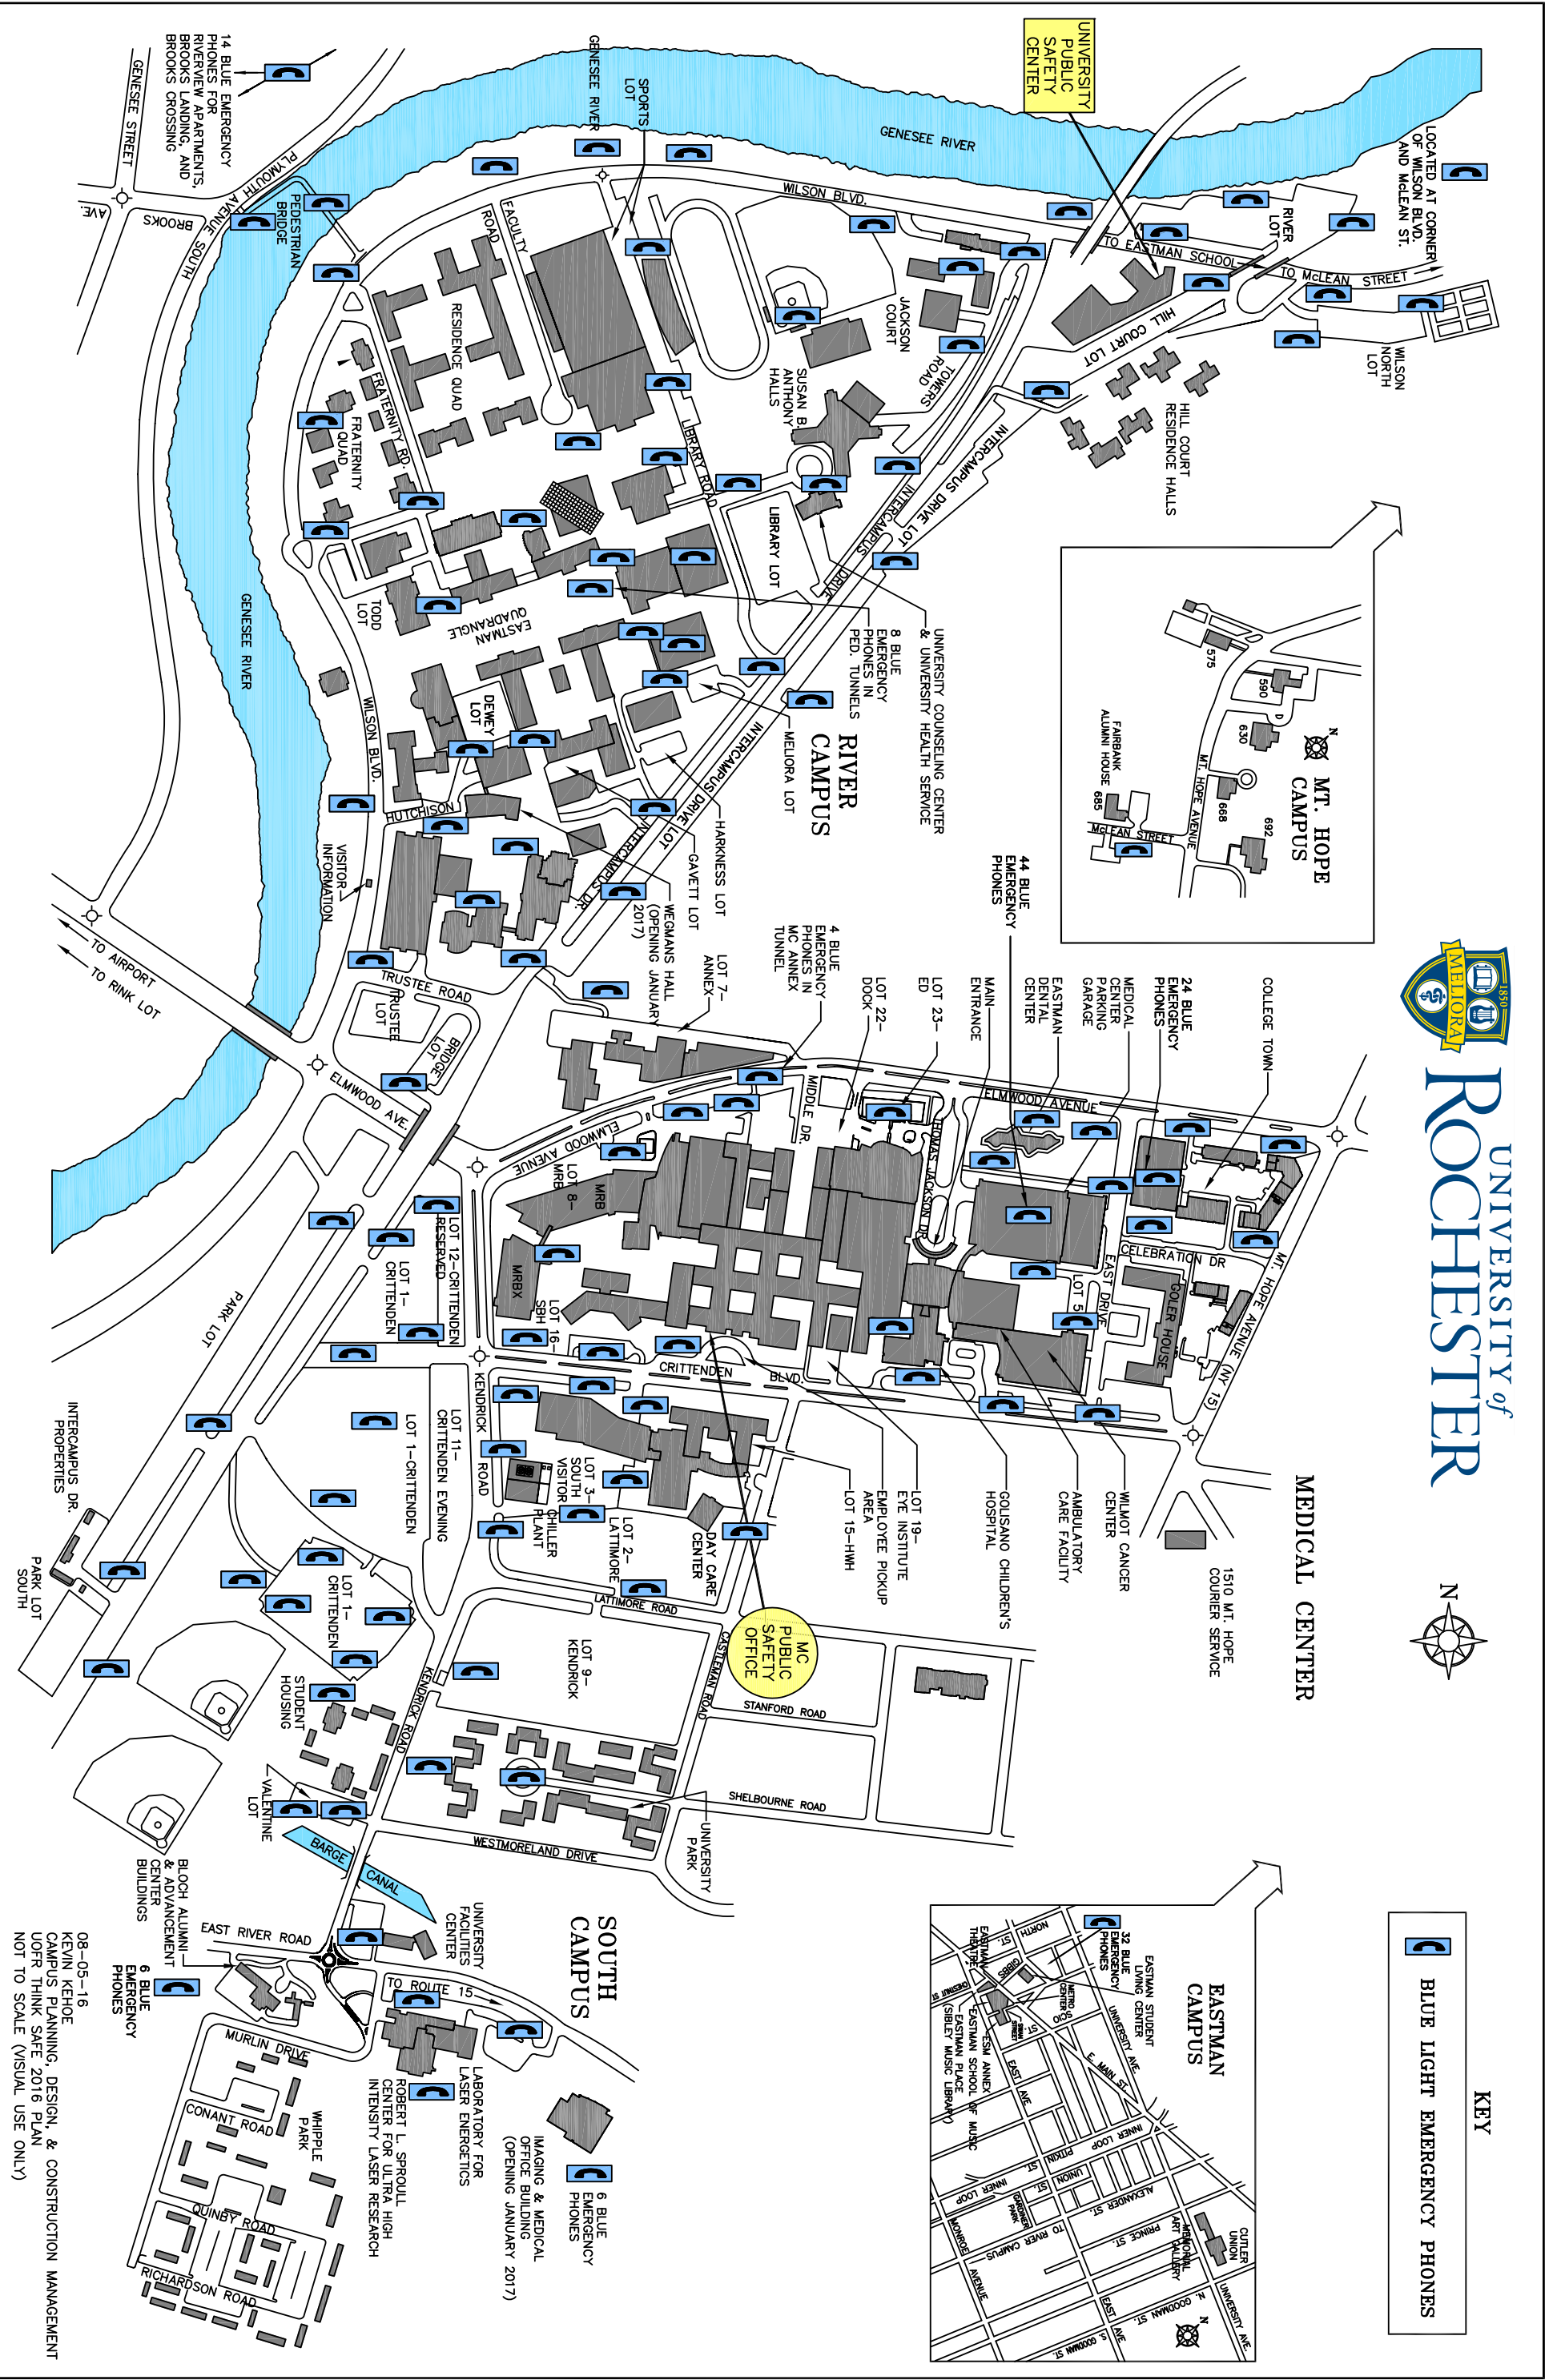

# UNIVERSITY of ROCHESTER

 BLUE LIGHT EMERGENCY PHONES

KEY

08-05-16  
KEVIN KEHOE  
CAMPUS PLANNING, DESIGN, & CONSTRUCTION MANAGEMENT  
USER THINK SAFE 2016 PLAN  
NOT TO SCALE (VISUAL USE ONLY)