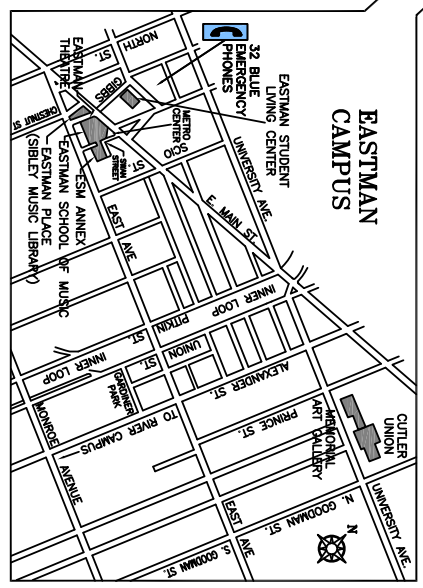

# UNIVERSITY of ROCHESTER

 BLUE LIGHT EMERGENCY PHONES

KEY

08-05-16  
KEVIN KEHOE  
CAMPUS PLANNING, DESIGN, & CONSTRUCTION MANAGEMENT  
USER THINK SAFE 2016 PLAN  
NOT TO SCALE (VISUAL USE ONLY)